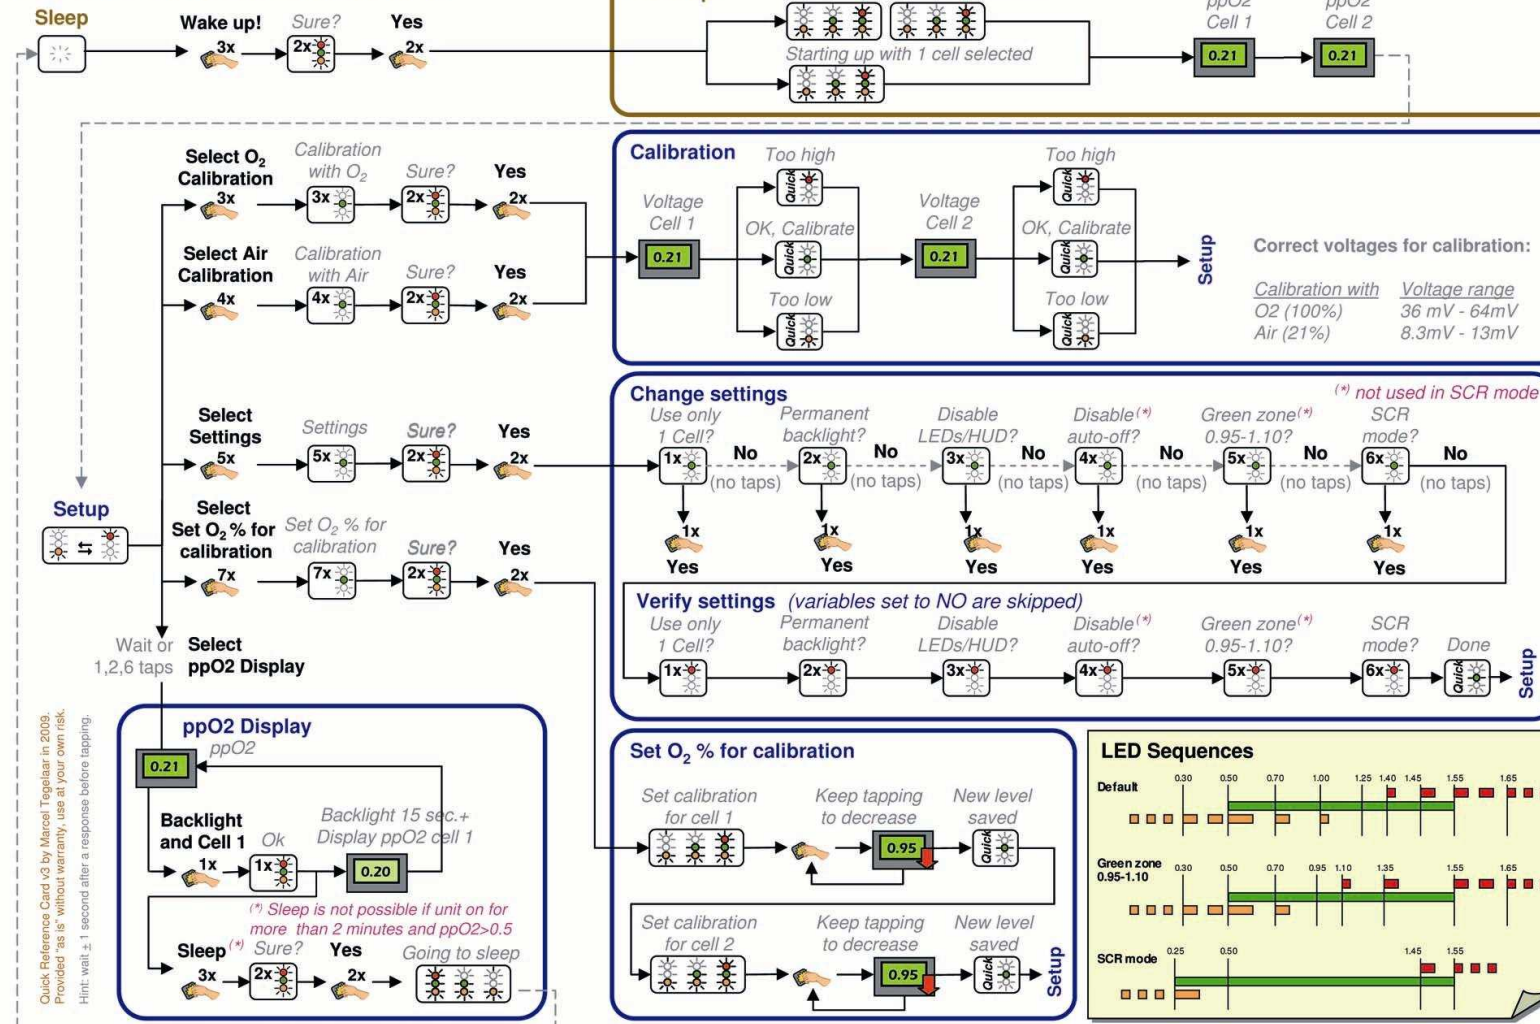

rEvodream Next Generation

Quick Reference Card v3 by Marcel Tegelaar in 2009
 Provided "as is" without warranty, use at your own risk.
 Hint: wait ± 1 second after a response before tapping.